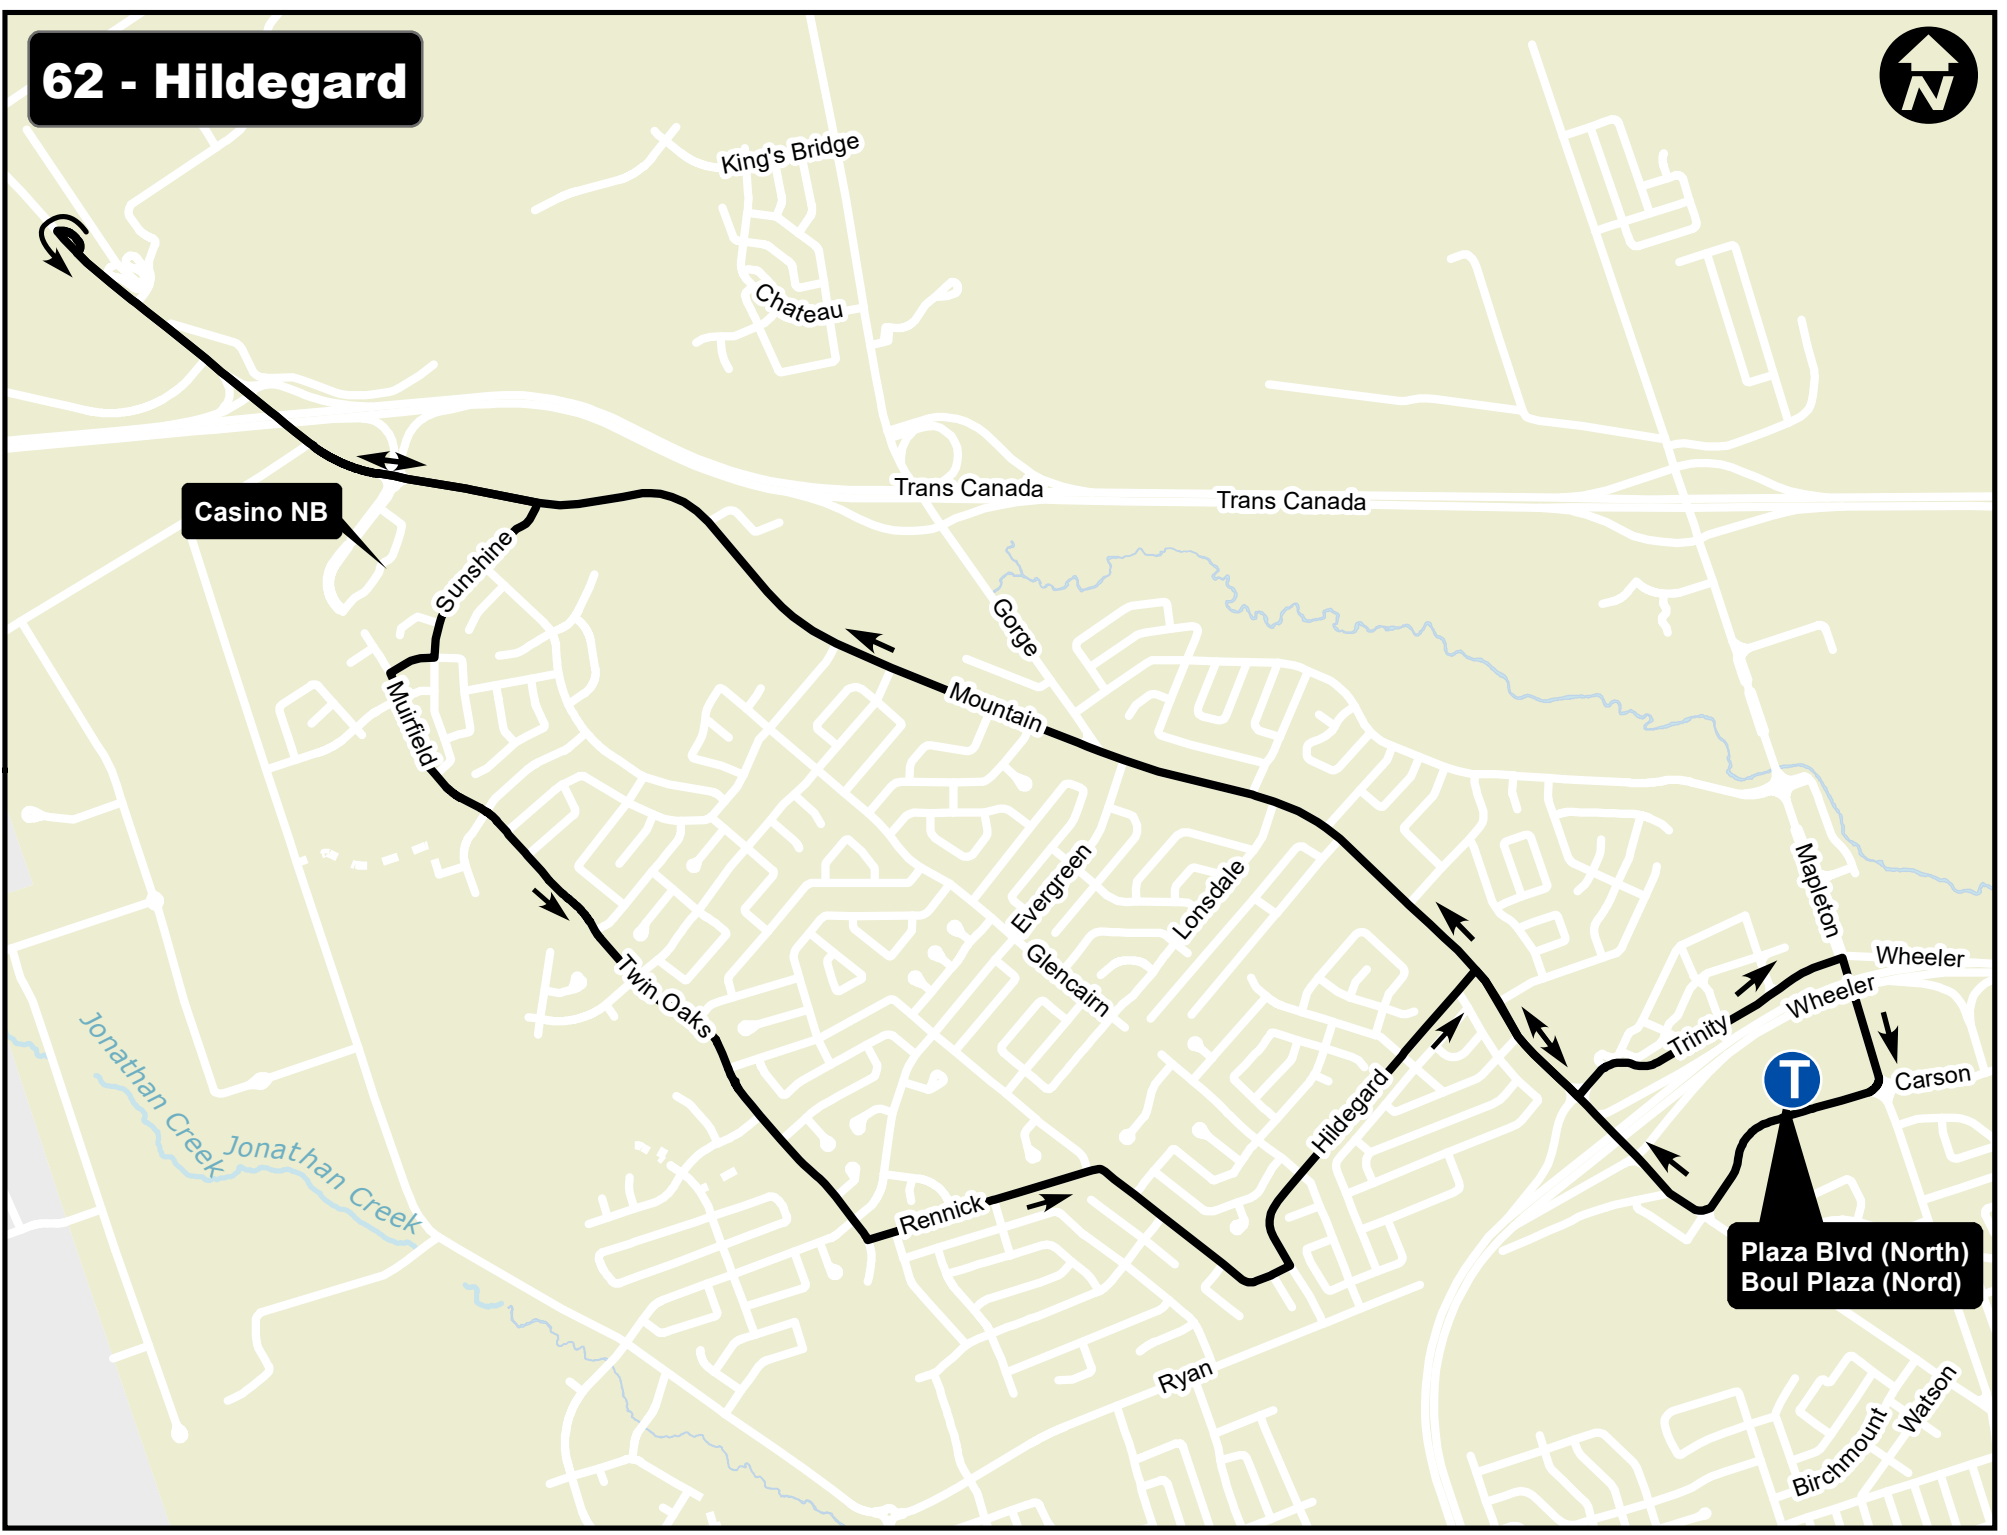

62 - Hildegard

Casino NB

Sunshine

Muirfield

Twin Oaks

Rennick

Ryan

Hildegard

Gorge

Mountain

Evergreen

Glencain

Lonsdale

Trinity

Wheeler

Carson

Plaza Blvd (North)
Boul Plaza (Nord)

Birchmount

Watson

King's Bridge

Chateau

Trans Canada

Trans Canada

Jonathan Creek

Mapleton

Wheeler

Carson